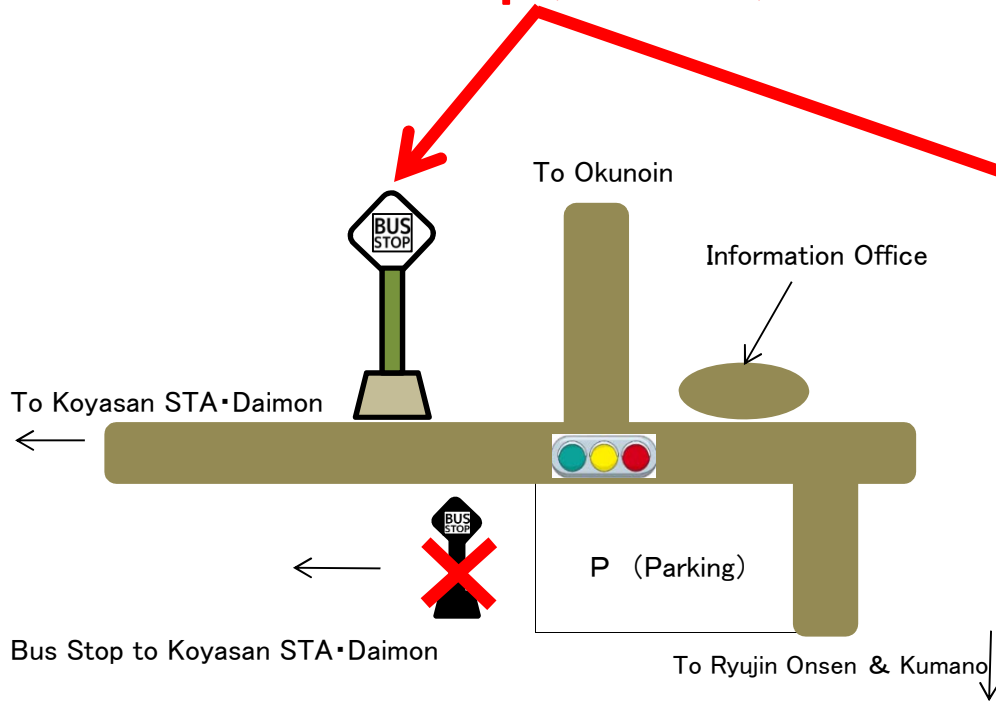

Koyasan&Kumano Access Bus (To:Ryujin Onsen, Kumano Hongu Taisha, Kii Tanabe STA) & To Tateri Kojinsha Express Bus stop Information

Bus Stop(No.14) Detail OKUNOINMAE

Attention to Customers

Please ride this bus stop of the picture.

(Bus stop color is green)

Koyasan&Kumano Access Bus (To:Ryujin Onsen, Kumano Hongu Taisha, Kii Tanabe STA) & To Tateri Kojinsha Express Bus stop Information

Bus Stop(No.6) Detail SENJUIBASHI(E)

Attention to Customers

Please ride this bus stop of the picture.

(Bus stop color is green)

※Note: You can not ride from SENJUIBASHI(W) bus stop.(No.15)