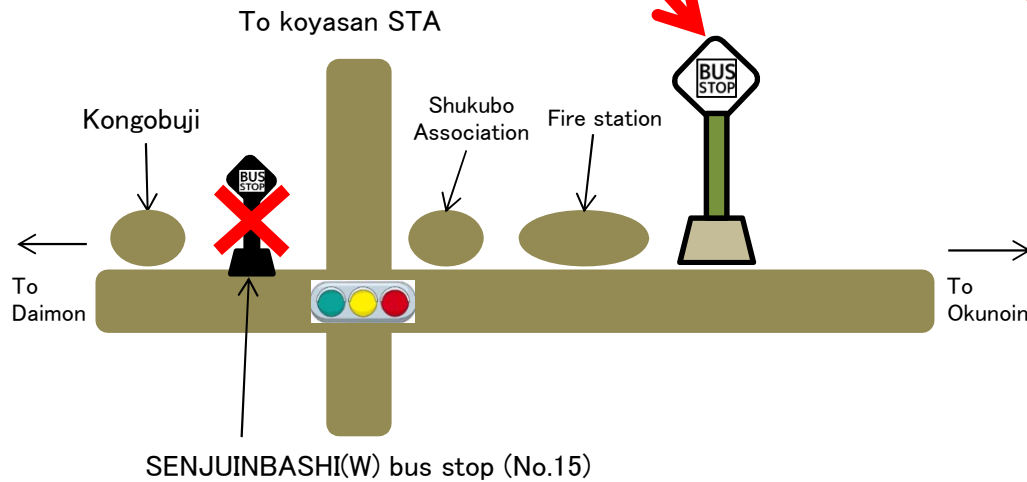

Koyasan&Kumano Access Bus (To:Ryujin Onsen, Kumano Hongu Taisha, Kii Tanabe STA) & To Tateri Kojinsha Express Bus stop Information

Bus Stop(No.14) Detail OKUNOINMAE

Attention to Customers

Please ride this bus stop of the picture.

(Bus stop color is green)

Koyasan&Kumano Access Bus (To:Ryujin Onsen, Kumano Hongu Taisha, Kii Tanabe STA) & To Tateri Kojinsha Express Bus stop Information

Bus Stop(No.6) Detail SENJUIBASHI(E)

Attention to Customers

Please ride this bus stop of the picture.

(Bus stop color is green)

※Note: You can not ride from SENJUIBASHI(W) bus stop.(No.15)